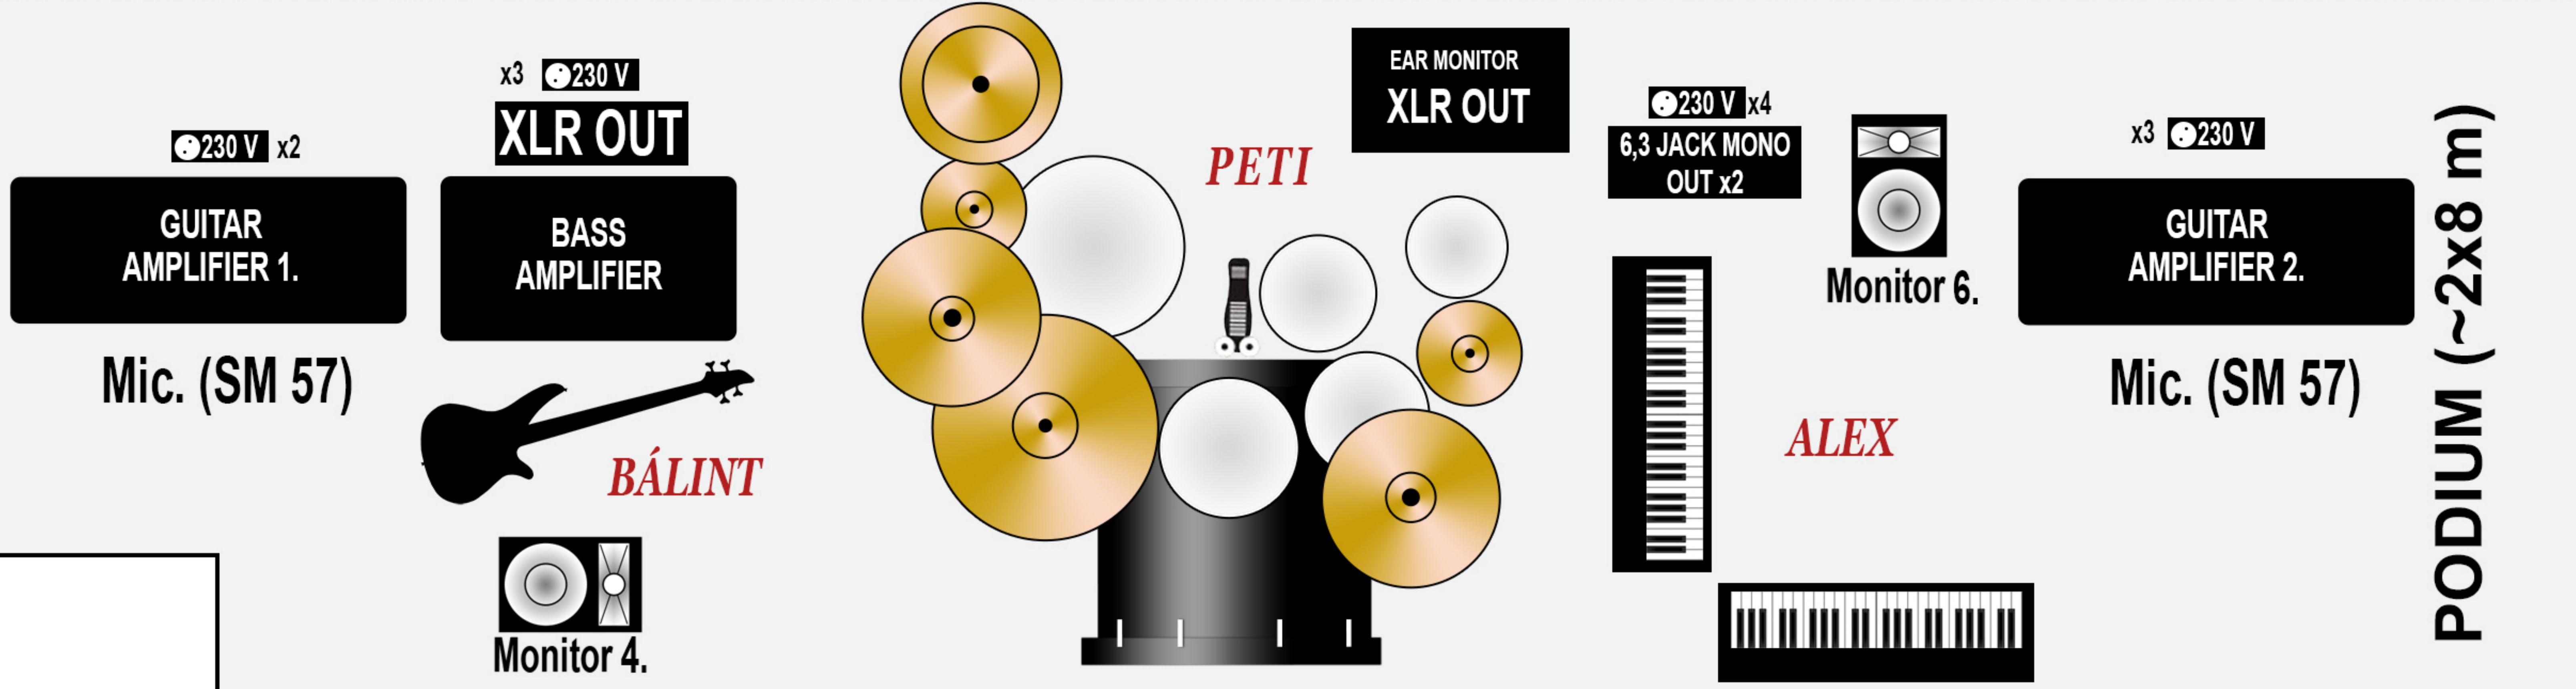

RAMMSTURM

STAGE PLAN

NO PYRO

CONTACT:

Vida Bálint: +36 (20) 247-8538

- GUITAR STACK 1:**
 HEAD: PEAVEY 6505, 120W, 4-8-16 ohm
 CAB: MARSHALL MF400, 300W, mono 16 ohm
- GUITAR STACK 2:**
 HEAD: HUGHES&KETTNER Vortex Black, 100W, 8 ohm
 CAB: H&K Vortex 412, 100W, 8 ohm
- BASS STACK:**
 HEAD: PEAVEY Tour 450, 450W, 4 ohm
 CAB: FENDER Rumble 410, 500W, 4 ohm