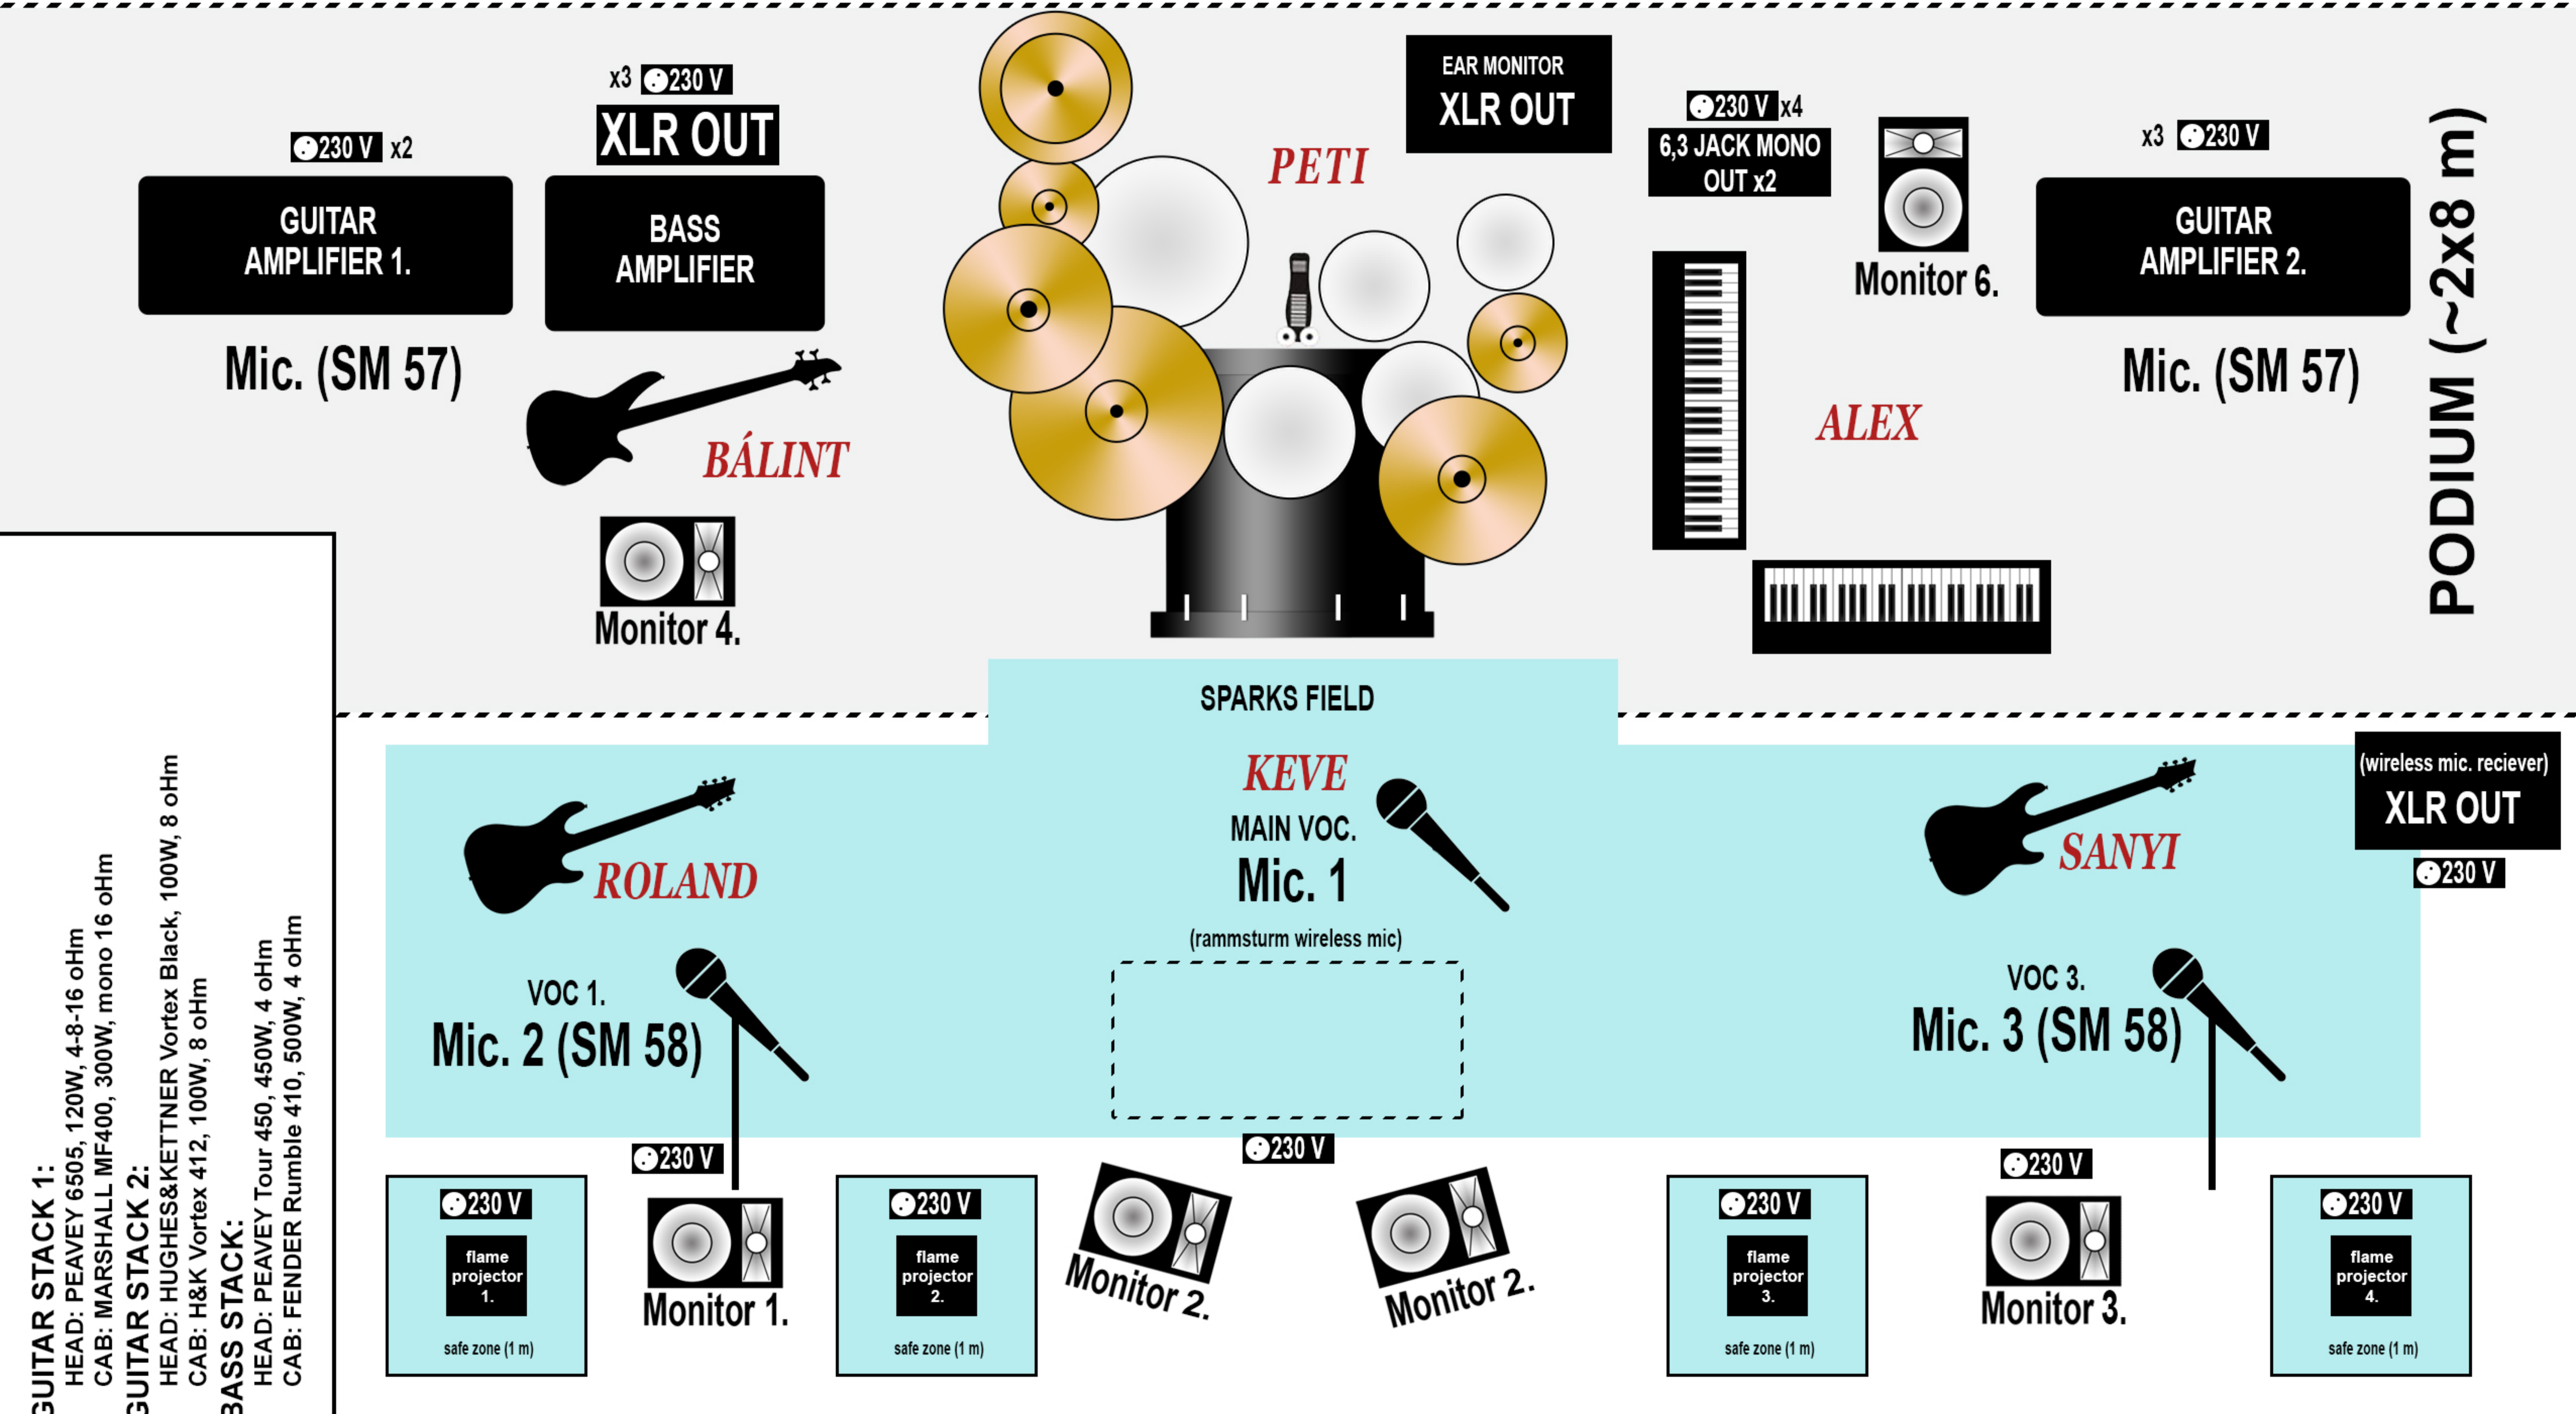

RAMMSTURM

STAGE PLAN

CONTACT:
 Vida Bálint: +36 (20) 247-8538

WITH PYROTECHINCS (4 FLAME PROJECTOR)

GUITAR STACK 1:
 HEAD: PEAVEY 6505, 120W, 4-8-16 oHm
 CAB: MARSHALL MF400, 300W, mono 16 oHm

GUITAR STACK 2:
 HEAD: HUGHES&KETTNER Vortex Black, 100W, 8 oHm
 CAB: H&K Vortex 412, 100W, 8 oHm

BASS STACK:
 HEAD: PEAVEY Tour 450, 450W, 4 oHm
 CAB: FENDER Rumble 410, 500W, 4 oHm